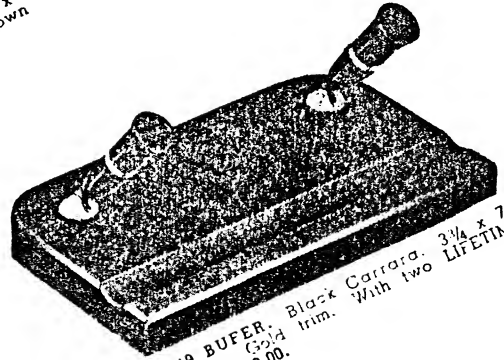

S249 BUFER. Black Carrara. 3 1/4 x 7 inches. Gold trim. With two LIFETIME pens $20.00.

All desk sets on this page also available with AUTOGRAPH LIFETIME pens for facsimile signature engraving (see page 8) at $8.00 additional per pen.